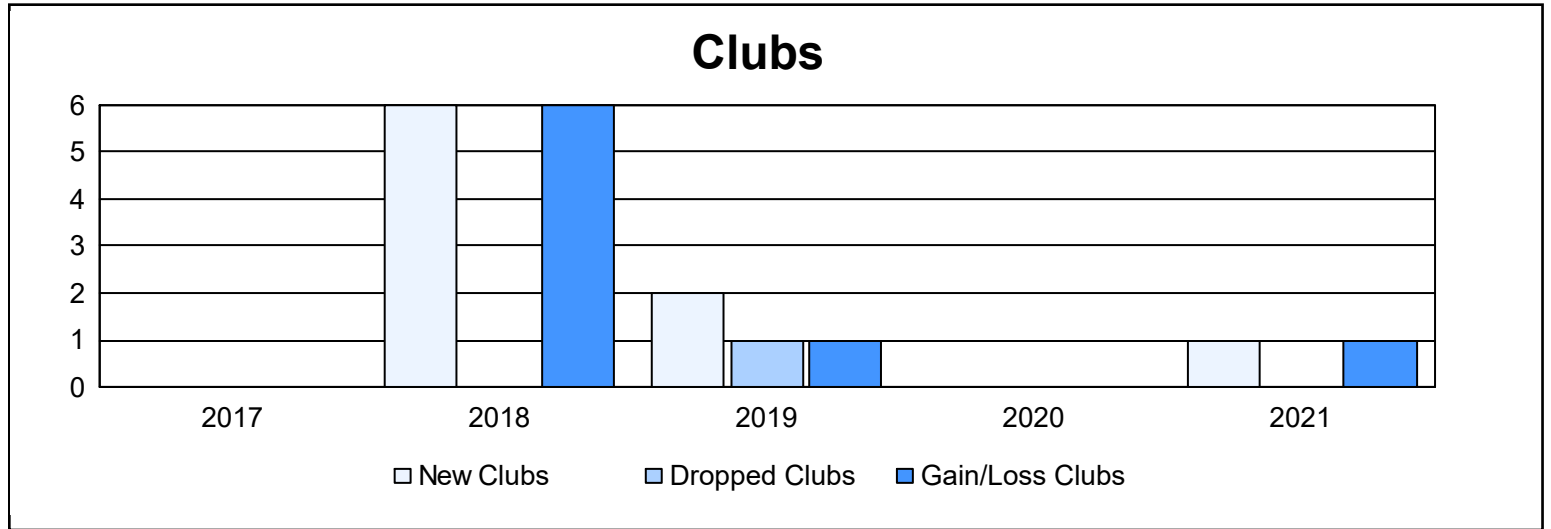

Year	New Clubs	Dropped Clubs	Gain/ Loss Clubs	New Members	Charter Members	Reinstate Members	Transfer Members	Total Member Added	Total Members Dropped	Gain/ Loss Members
2016-2017	0	0	0	123	0	8	0	131	44	87
2017-2018	6	0	6	178	204	3	2	387	105	282
2018-2019	2	1	1	53	55	3	2	113	200	-87
2019-2020	0	0	0	39	6	0	2	47	70	-23
2020-2021	1	0	1	151	35	3	3	192	130	62
<b>Average</b>	<b>2</b>	<b>0</b>	<b>2</b>	<b>109</b>	<b>60</b>	<b>3</b>	<b>2</b>	<b>174</b>	<b>110</b>	<b>64</b>

### Membership Composition June 2021 Cumulative