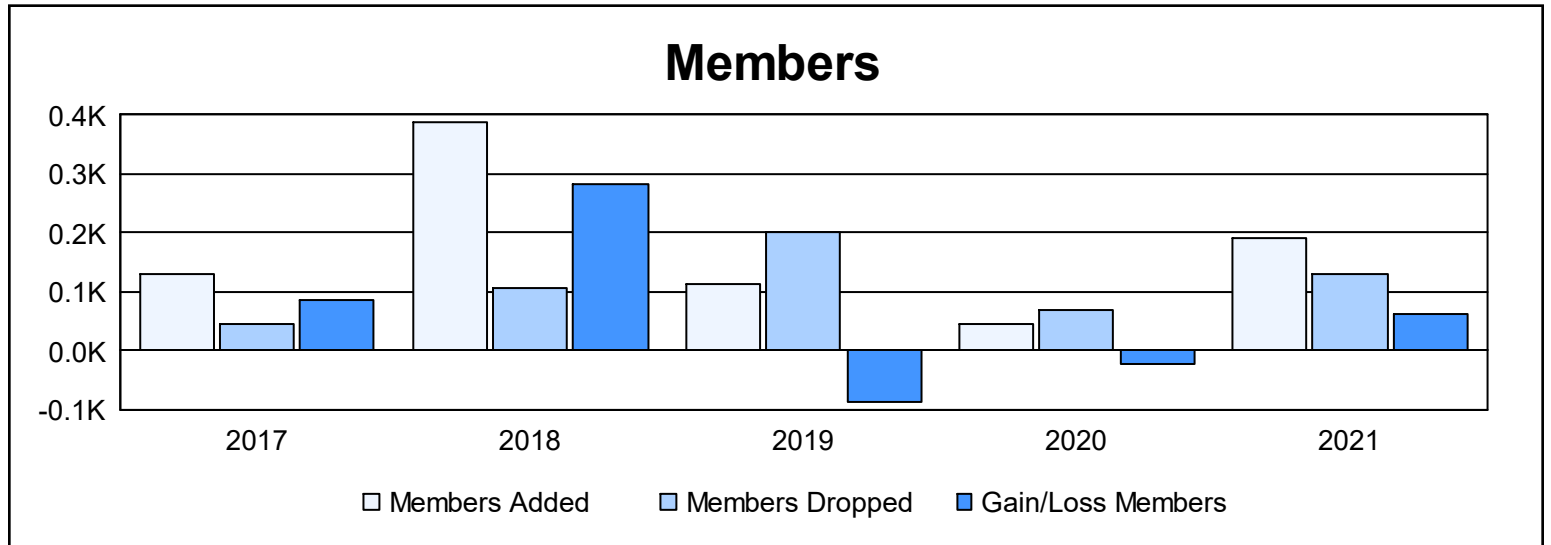

Year	New Clubs	Dropped Clubs	Gain/ Loss Clubs	New Members	Charter Members	Reinstate Members	Transfer Members	Total Member Added	Total Members Dropped	Gain/ Loss Members
2016-2017	0	0	0	123	0	8	0	131	44	87
2017-2018	6	0	6	178	204	3	2	387	105	282
2018-2019	2	1	1	53	55	3	2	113	200	-87
2019-2020	0	0	0	39	6	0	2	47	70	-23
2020-2021	1	0	1	151	35	3	3	192	130	62
<b>Average</b>	<b>2</b>	<b>0</b>	<b>2</b>	<b>109</b>	<b>60</b>	<b>3</b>	<b>2</b>	<b>174</b>	<b>110</b>	<b>64</b>

### Membership Composition June 2021 Cumulative