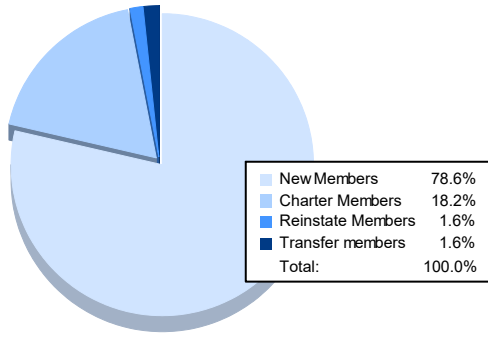

Year	New Clubs	Dropped Clubs	Gain/ Loss Clubs	New Members	Charter Members	Reinstate Members	Transfer Members	Total Member Added	Total Members Dropped	Gain/ Loss Members
2016-2017	0	0	0	123	0	8	0	131	44	87
2017-2018	6	0	6	178	204	3	2	387	105	282
2018-2019	2	1	1	53	55	3	2	113	200	-87
2019-2020	0	0	0	39	6	0	2	47	70	-23
2020-2021	1	0	1	151	35	3	3	192	130	62
<b>Average</b>	<b>2</b>	<b>0</b>	<b>2</b>	<b>109</b>	<b>60</b>	<b>3</b>	<b>2</b>	<b>174</b>	<b>110</b>	<b>64</b>

### Membership Composition June 2021 Cumulative